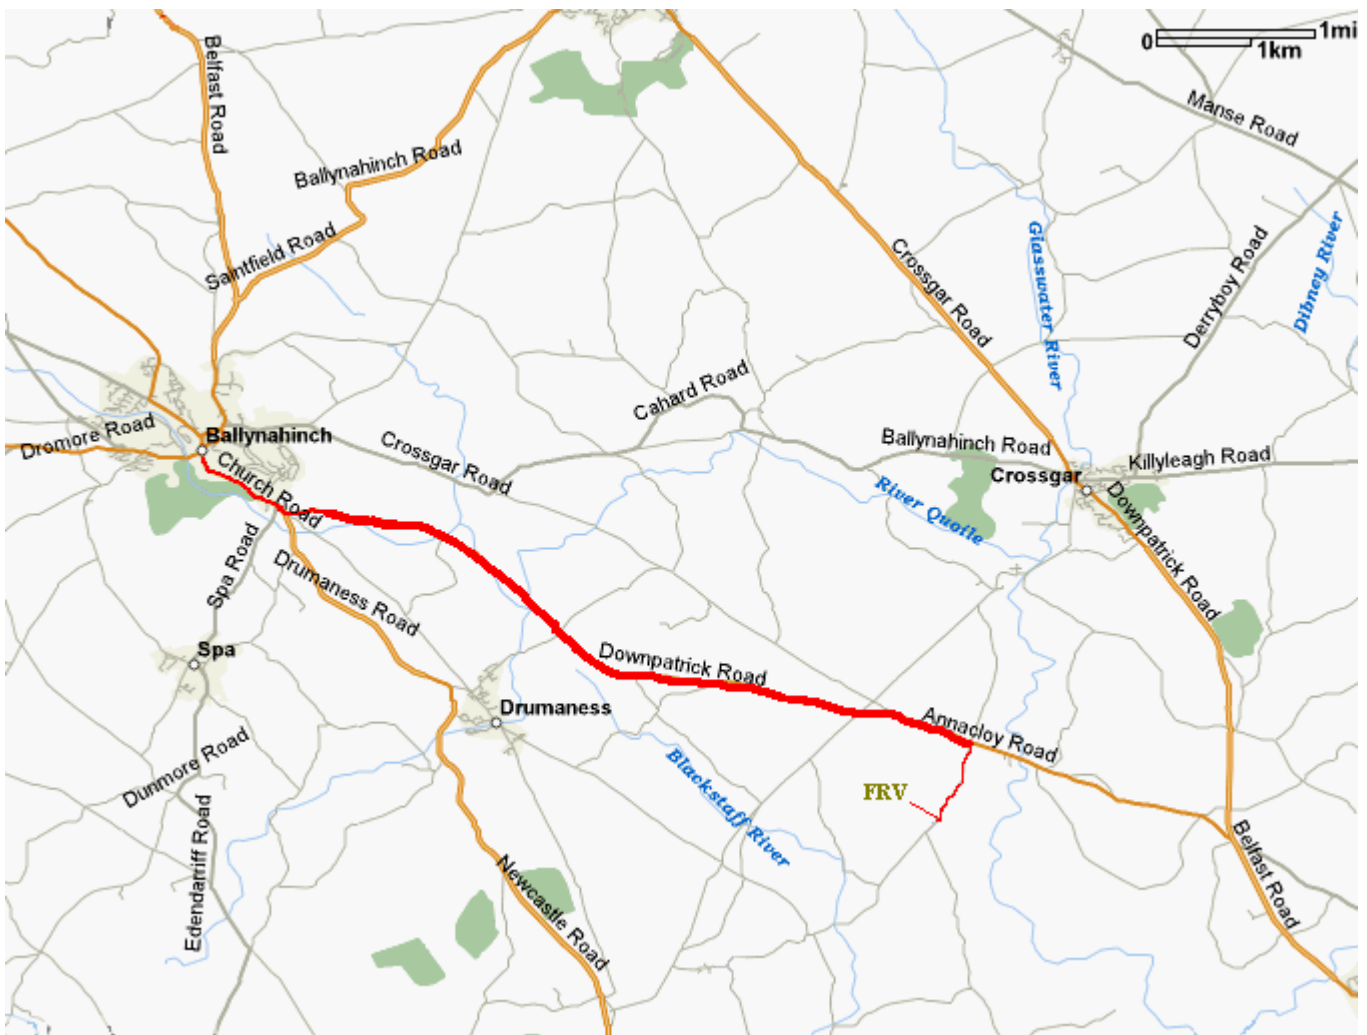

Battle Simulations Team Building Stag/Hen Parties

Leaving Ballynahinch in the direction of Newcastle take the Downpatrick Road beside the football pitch, travel along it for 5 miles and you will arrive at a crossroads, turn right onto the Loughinisland Road. FRV is $\frac{3}{4}$ of a mile down this road on the right hand side.

Turn into the concrete lane and follow the signs through the farm yard and onto the portacabins.

www.frvairsoft.com
Tel: 07730586926